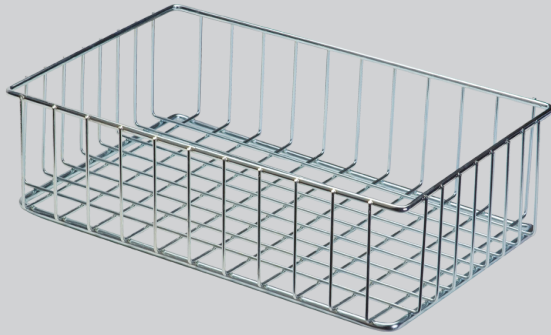

SPEC SHEET

Wire Basket Standard

PROJECT: _____

ITEM #: _____

MODEL: _____

Specifications

G.A. Systems Standard Wire Basket is manufactured of 3 gauge steel frame with 9 gauge steel mesh sides and bottom. Also available in stainless steel finish.

Corner Detail

Dimensions

ITEM	MODEL	LENGTH	WIDTH	HEIGHT
C0224	B13202	20-11/16"	13-1/4"	2-5/16"
C0226	B13204	20-11/16"	13-1/4"	4-9/16"
C0230	B13262	26"	13-1/4"	2-5/16"
C0467	B13264	26"	13-1/4"	4-9-16"
C0756	B13205	20-11/16"	13-1/4"	5-9/16"